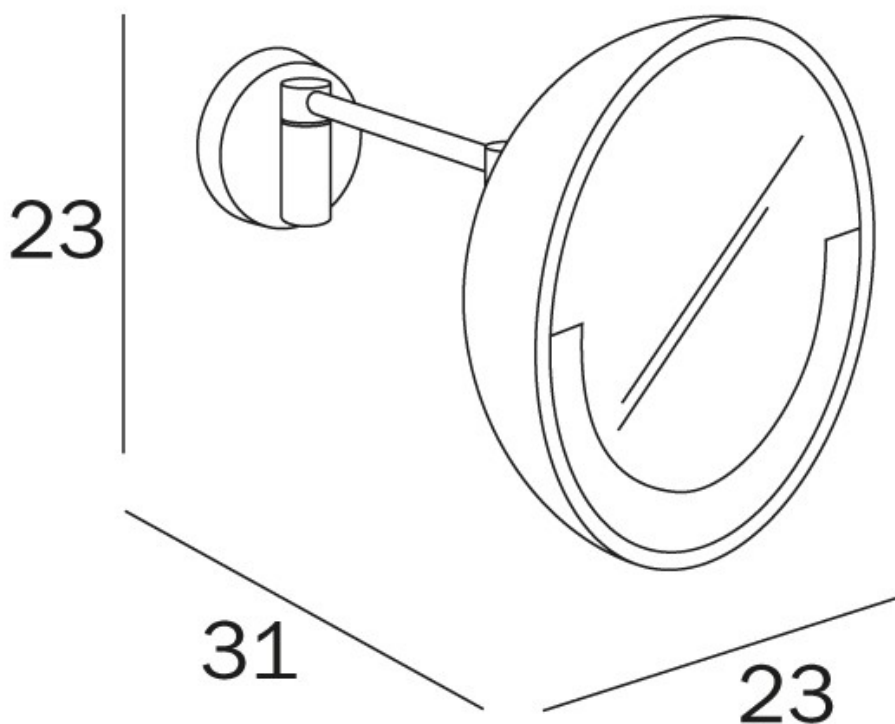

**HOTELLERIE
ROUND WALL MOUNTED
MAGNIFYING MIRROR c/w
LIGHT
(Chrome - AV158A)**

Features:
3 x magnification
Hard wired

Proudly imported and distributed by
Gro Agencies Pty Ltd
Unit 2 / 37 Howe St, Osborne Park, WA, 6017
P 08 9446 3288 E info@groagencies.com.au W www.groagencies.com.au